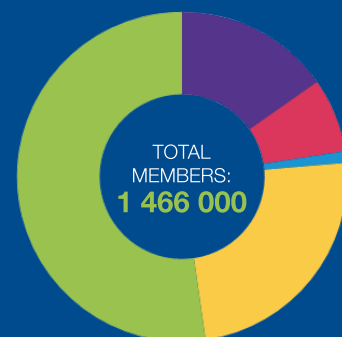

mwc-cmm.org

  @MennoniteWorldConference
  flickr @mwcmm

Donate Online:
mwc-cmm.org/donate

MWC BAPTIZED MEMBERS

- North America 15.24%
- Latin America 7.28%
- Europe 1.14%
- Asia 24.07%
- Africa 52.27%

MWC MEMBERS

-  109 national churches
-  1 international association
-  59 countries
-  10 300+ congregations
-  45 languages
-  1 466 000 baptized members

MWC BAPTIZED MEMBERS

- North America 15.24%
- Latin America 7.28%
- Europe 1.14%
- Asia 24.07%
- Africa 52.27%